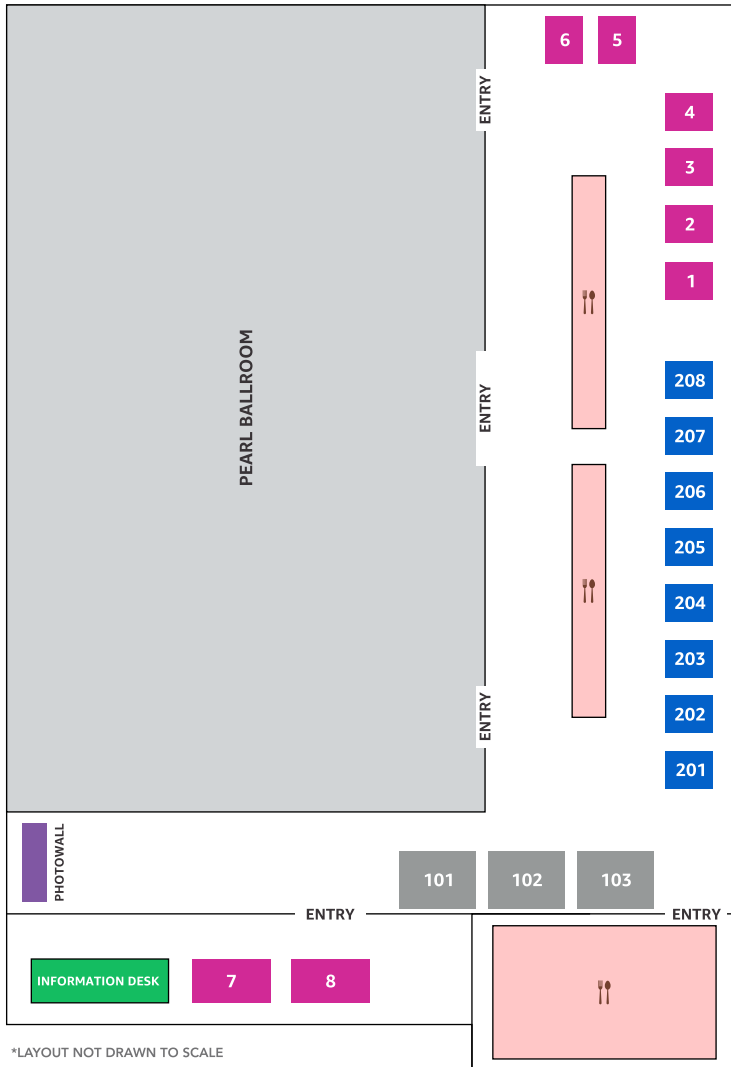

EXPO HALL MAP

*LAYOUT NOT DRAWN TO SCALE

Legend

- PLATINUM SPONSORS
- SILVER SPONSORS
- INFORMATION DESK
- Photowall
- ☪ FOOD AND BEVERAGE
- AWS Universe
  1. AWS Training and Certification
  2. AWS Public Sector Startup Programs
  3. Accelerate Impact & Innovation with AWS
  4. AWS for Higher Educational Institutions
  5. Ask The Experts
  6. AWS for Government and Healthcare
  7. Generative AI Superhero Avatar Lab
  8. DeepRacer Arcades

SPONSOR DIRECTORY

Sponsor Name	Booth #
AMD	102
AppSquadz	202
Cloud.in	205
Deloitte	103
D2L	206
GitLab	203
Ingram Micro	201
ManageEngine	207
MongoDB	101
Redington Limited	208
Zscaler	204