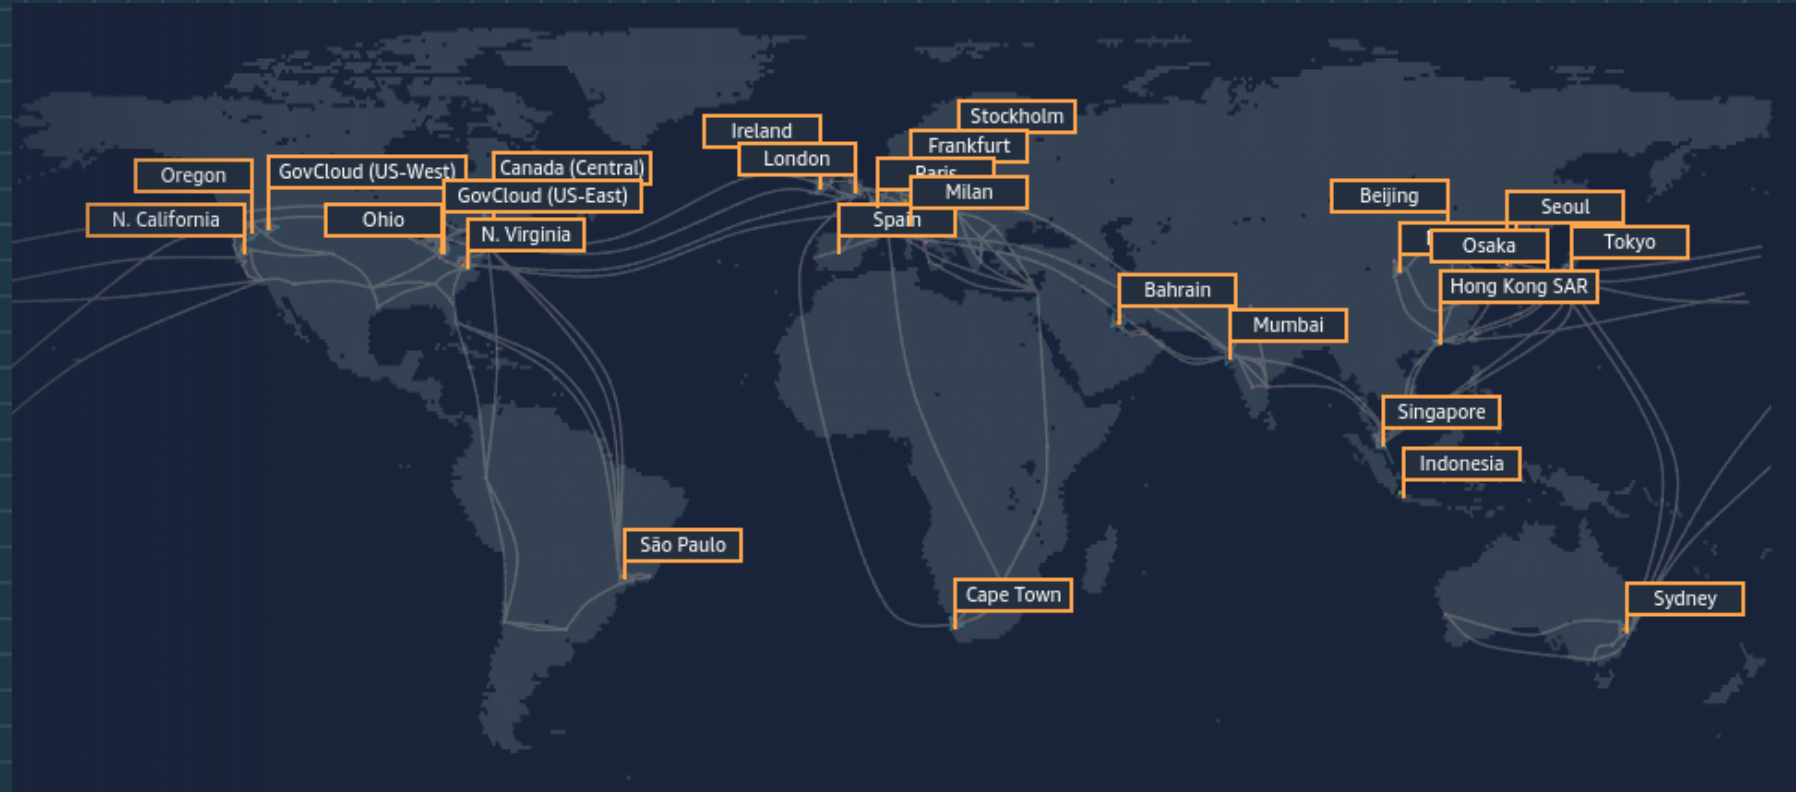

# AWS Client Case study

Established in 1991, Matrix is a leader in Security and Telecom solutions for modern businesses and enterprises. .

All Matrix products are indigenous designed.

Need a platform for

## Global Reach :

- AWS have 24 region, 77 Availability Zone, 245 Countries