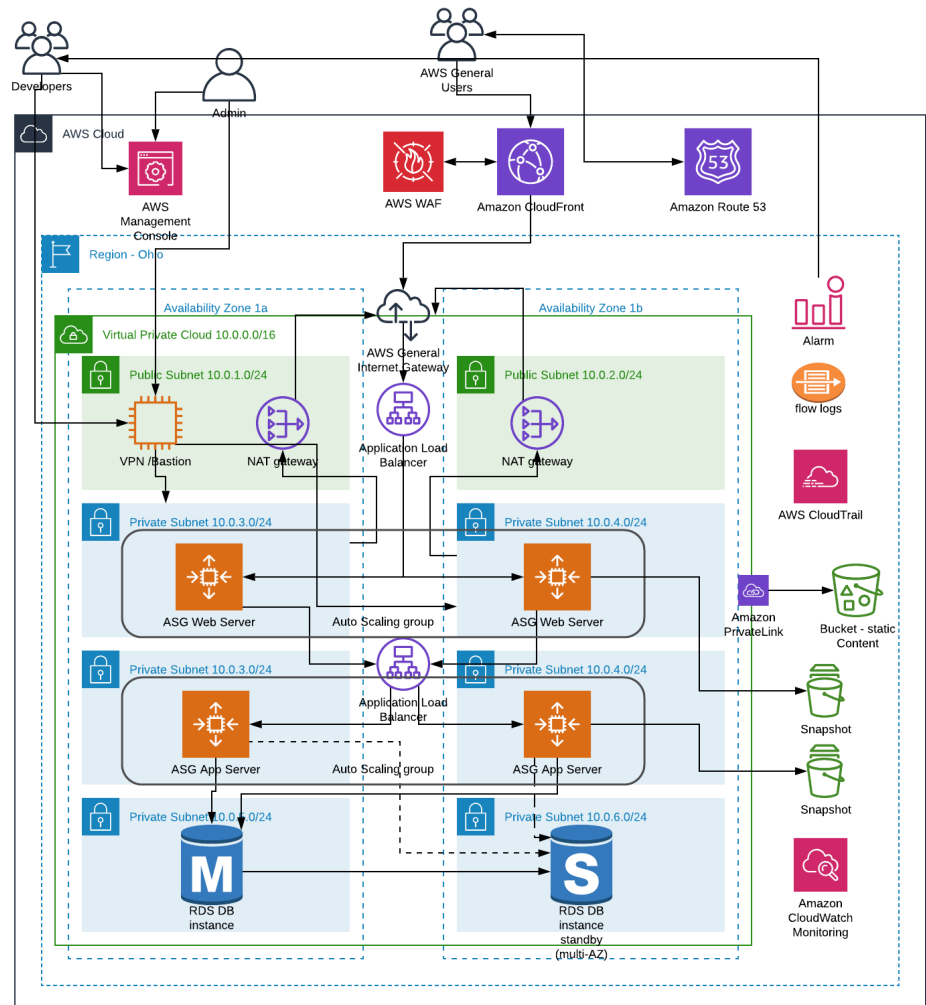

Reliability

- All service are design for high reliability
- Multi AZ and Multi Region approach for more reliability.
- Backup

Scalability :

standard 3 tier secure architecture with autoscale and Load Balancing

Security

- Network Security DMZ. Pub and Pvt Subnet
- Data at rest and data in transit security
- AppSec with AWS WAF
- DOS and DDOS attack
- Amazon CloudWatch logs and Alerts
- AWS CloudTrail Audit logs