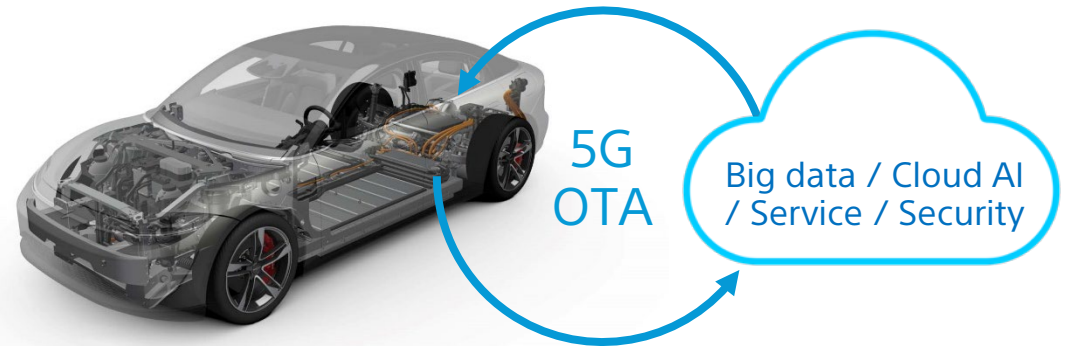

VISION-S プラットフォーム

Diverse Cabin Environment

EV-Platform

Software Defined E/E Architecture

Vehicle System

Cloud

Sony Design

Design Concept - OVAL